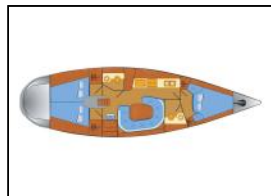

Sailing yacht Vilm 41 cruiser Karoline

Yacht ID:	15019
Yacht type:	Sailing yacht
Yacht:	Vilm 41 cruiser Karoline
Marina:	Germany / Barth, Yachtwerft Ramin
Production year:	2012
Cabins:	3
Deposit:	1.500,00 €

Deck: Anchor, Bilge pump - Mechanic, Black ball, Boat hook, Bosun's chair (Safe seat) (boatswain's chair), Cockpit table, Cockpit/stern, outside shower, Deck brush, Electric anchor windlass, Fenders, Mooring ropes, Spotlight / Headlights, Sprayhood,