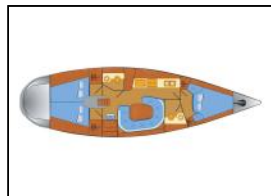

## Sailing yacht Vilm 41 cruiser Karoline

Yacht ID:	15019
Yacht type:	Sailing yacht
Yacht:	<a href="#">Vilm 41 cruiser Karoline</a>
Marina:	Germany / Barth, Yachtwerft Ramin
Production year:	2012
Cabins:	3
Deposit:	1.500,00 €

**Deck:** Anchor, Bilge pump - Mechanic, Black ball, Boat hook, Bosun's chair (Safe seat) (boatswain's chair), Cockpit table, Cockpit/stern, outside shower, Deck brush, Electric anchor windlass, Fenders, Mooring ropes, Spotlight / Headlights, Sprayhood,