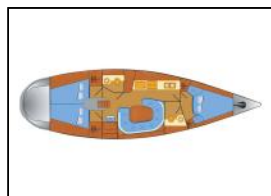

Sailing yacht Vilm 41 cruiser Karoline

Yacht ID:	15019
Yacht type:	Sailing yacht
Yacht:	Vilm 41 cruiser Karoline
Marina:	Germany / Barth, Yachtwerft Ramin
Production year:	2012
Cabins:	3
Deposit:	1.500,00 €

Deck: Anchor, Bilge pump - Mechanic, Black ball, Boat hook, Bosun's chair (Safe seat) (boatswain's chair), Cockpit table, Cockpit/stern, outside shower, Deck brush, Electric anchor windlass, Fenders, Mooring ropes, Spotlight / Headlights, Sprayhood,