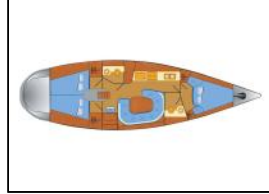

Sailing yacht Vilm 41 cruiser Karoline

Yacht ID:	15019
Yacht type:	Sailing yacht
Yacht:	Vilm 41 cruiser Karoline
Marina:	Germany / Barth, Yachtwerft Ramin
Production year:	2012
Cabins:	3
Deposit:	1.500,00 €

Deck: Anchor, Bilge pump - Mechanic, Black ball, Boat hook, Bosun's chair (Safe seat) (boatswain's chair), Cockpit table, Cockpit/stern, outside shower, Deck brush, Electric anchor windlass, Fenders, Mooring ropes, Spotlight / Headlights, Sprayhood,