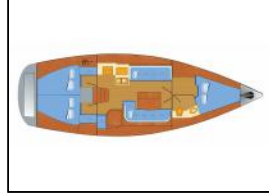

Sailing yacht Bavaria 38 Cruiser Käte

Yacht ID:	15018
Yacht type:	Sailing yacht
Yacht:	Bavaria 38 Cruiser Käte
Marina:	Germany / Barth, Yachtwerft Ramin
Production year:	2008
Cabins:	3
Deposit:	1.500,00 €

Deck: Anchor, Bilge pump - Mechanic, Black ball, Boat hook, Bosun's chair (Safe seat) (boatswain's chair), Cockpit table, Cockpit/stern, outside shower, Deck brush, Electric anchor windlass, Fenders, Mooring ropes, Spotlight / Headlights, Sprayhood,