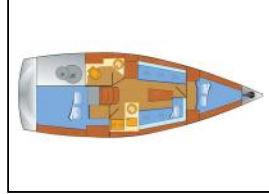

Sailing yacht Bavaria Cruiser 33 Claysea

| | |
|------------------|--|
| Yacht ID: | 15015 |
| Yacht type: | Sailing yacht |
| Yacht: | Bavaria Cruiser 33 Claysea |
| Marina: | Germany / Barth, Yachtwerft Ramin |
| Production year: | 2016 |
| Cabins: | 2 |
| Deposit: | 1.500,00 € |

Deck: Anchor, Bilge pump - Mechanic, Black ball, Boat hook, Bosun's chair (Safe seat) (boatswain's chair), Cockpit table, Cockpit/stern, outside shower, Deck brush, Electric anchor windlass, Fenders, Mooring ropes , Spotlight / Headlights, Sprayhood,