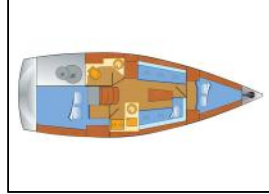

Sailing yacht Bavaria Cruiser 33 Claysea

Yacht ID:	15015
Yacht type:	Sailing yacht
Yacht:	Bavaria Cruiser 33 Claysea
Marina:	Germany / Heiligenhafen
Production year:	2016
Cabins:	2
Deposit:	1.500,00 €

Deck: Anchor, Bilge pump - Mechanic, Black ball, Boat hook, Bosun's chair (Safe seat) (boatswain's chair), Cockpit table, Cockpit/stern, outside shower, Deck brush, Electric anchor windlass, Fenders, Mooring ropes, Spotlight / Headlights, Sprayhood,