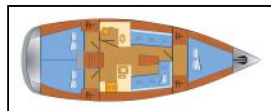

Sailing yacht Bavaria Cruiser 37 Helene

Yacht ID:	15009
Yacht type:	Sailing yacht
Yacht:	Bavaria Cruiser 37 Helene
Marina:	Germany / Heiligenhafen
Production year:	2015
Cabins:	3
Deposit:	1.500,00 €

Deck: Anchor, Bilge pump - Mechanic, Black ball, Boat hook, Bosun's chair (Safe seat) (boatswain's chair), Cockpit table, Cockpit/stern, outside shower, Deck brush, Electric anchor windlass, Fenders, Mooring ropes, Spotlight / Headlights, Sprayhood,