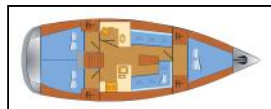

## Sailing yacht Bavaria Cruiser 37 Helene

Yacht ID:	15009
Yacht type:	Sailing yacht
Yacht:	<a href="#">Bavaria Cruiser 37 Helene</a>
Marina:	Germany / Heiligenhafen
Production year:	2015
Cabins:	3
Deposit:	1.500,00 €

**Deck:** Anchor, Bilge pump - Mechanic, Black ball, Boat hook, Bosun's chair (Safe seat) (boatswain's chair), Cockpit table, Cockpit/stern, outside shower, Deck brush, Electric anchor windlass, Fenders, Mooring ropes, Spotlight / Headlights, Sprayhood,