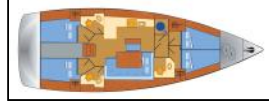

Sailing yacht Bavaria Cruiser 46 Momo

Yacht ID:	15008
Yacht type:	Sailing yacht
Yacht:	Bavaria Cruiser 46 Momo
Marina:	Germany / Heiligenhafen
Production year:	2015
Cabins:	4
Deposit:	1.500,00 €

Deck: Anchor, Bilge pump - Mechanic, Black ball, Boat hook, Bosun's chair (Safe seat) (boatswain's chair), Cockpit table, Cockpit/stern, outside shower, Deck brush, Electric anchor windlass, Fenders, Mooring ropes, Spotlight / Headlights, Sprayhood,