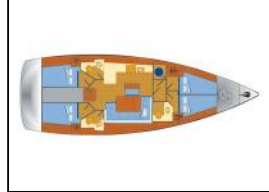

Sailing yacht Bavaria Cruiser 46 Galaxy

Yacht ID:	15007
Yacht type:	Sailing yacht
Yacht:	Bavaria Cruiser 46 Galaxy
Marina:	Germany / Marina Flensburg Sonwik
Production year:	2015
Cabins:	4
Deposit:	1.500,00 €

Deck: Anchor, Bilge pump - Mechanic, Black ball, Boat hook, Bosun's chair (Safe seat) (boatswain's chair), Cockpit table, Cockpit/stern, outside shower, Deck brush, Electric anchor windlass, Fenders, Mooring ropes, Spotlight / Headlights, Sprayhood,