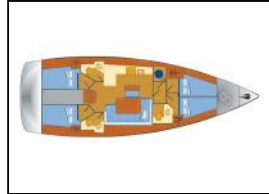

## Sailing yacht Bavaria Cruiser 46 Galaxy

Yacht ID:	15007
Yacht type:	Sailing yacht
Yacht:	<a href="#">Bavaria Cruiser 46 Galaxy</a>
Marina:	Germany / Marina Flensburg Sonwik
Production year:	2015
Cabins:	4
Deposit:	1.500,00 €

**Deck:** Anchor, Bilge pump - Mechanic, Black ball, Boat hook, Bosun's chair (Safe seat) (boatswain's chair), Cockpit table, Cockpit/stern, outside shower, Deck brush, Electric anchor windlass, Fenders, Mooring ropes, Spotlight / Headlights, Sprayhood,