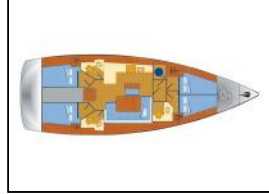

## Sailing yacht Bavaria Cruiser 46 Galaxy

Yacht ID:	15007
Yacht type:	Sailing yacht
Yacht:	<a href="#">Bavaria Cruiser 46 Galaxy</a>
Marina:	Germany / Marina Flensburg Sonwik
Production year:	2015
Cabins:	4
Deposit:	1.500,00 €

**Deck:** Anchor, Bilge pump - Mechanic, Black ball, Boat hook, Bosun's chair (Safe seat) (boatswain's chair), Cockpit table, Cockpit/stern, outside shower, Deck brush, Electric anchor windlass, Fenders, Mooring ropes, Spotlight / Headlights, Sprayhood,