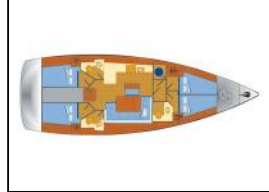

## Sailing yacht Bavaria Cruiser 46 Galaxy

Yacht ID:	15007
Yacht type:	Sailing yacht
Yacht:	<a href="#">Bavaria Cruiser 46 Galaxy</a>
Marina:	Germany / Marina Flensburg Sonwik
Production year:	2015
Cabins:	4
Deposit:	1.500,00 €

**Deck:** Anchor, Bilge pump - Mechanic, Black ball, Boat hook, Bosun's chair (Safe seat) (boatswain's chair), Cockpit table, Cockpit/stern, outside shower, Deck brush, Electric anchor windlass, Fenders, Mooring ropes, Spotlight / Headlights, Sprayhood,