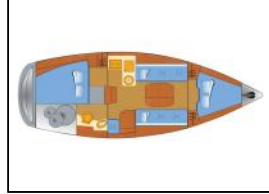

Sailing yacht Bavaria 31 Cruiser Seepocke

Yacht ID: 15003
Yacht type: Sailing yacht
Yacht: [Bavaria 31 Cruiser Seepocke](#)
Marina: Germany / Marina Flensburg Sonwik
Production year: 2008
Cabins: 2
Deposit: 1.500,00 €

Deck: Anchor, Bilge pump - Mechanic, Black ball, Boat hook, Bosun's chair (Safe seat) (boatswain's chair), Cockpit table, Cockpit/stern, outside shower, Deck brush, Fenders, Mooring ropes, Spotlight / Headlights, Sprayhood,
Entertainment: Radio CD player,
Galley: Dishes, Electrical kettle, Kitchen utensils (Galley equipment, cutlery), Stove,
Interior: Barometer, Clock, Coolbox,
Navigation: Autopilot, Binoculars, Compass, Divider, nautic chart, Echosounder/Depthsounder, GPS chart plotter, Logge/Lot/Speed, Navigation/position Lights, Triangles, Wind instrument/Anemometer,
Safety: Automatic Inflatable Life Jacket, Fire extinguisher, First aid kit, Flashlight, Fog horn, Guard rail, Horseshoe lifebuoy, Life belts (Safety harness), Lifelines, Liferaft, Set of tools, Signal rockets and torches, Wire (shroud) cutter,
Yacht electrics: Heating, Shore connection 220 V,