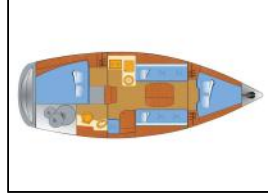

Sailing yacht Bavaria 31 Cruiser Seepocke

Yacht ID: 15003
Yacht type: Sailing yacht
Yacht: [Bavaria 31 Cruiser Seepocke](#)
Marina: Germany / Marina Flensburg Sonwik
Production year: 2008
Cabins: 2
Deposit: 1.500,00 €

Deck: Anchor, Bilge pump - Mechanic, Black ball, Boat hook, Bosun's chair (Safe seat) (boatswain's chair), Cockpit table, Cockpit/stern, outside shower, Deck brush, Fenders, Mooring ropes, Spotlight / Headlights, Sprayhood,
Entertainment: Radio CD player,
Galley: Dishes, Electrical kettle, Kitchen utensils (Galley equipment, cutlery), Stove,
Interior: Barometer, Clock, Coolbox,
Navigation: Autopilot, Binoculars, Compass, Divider, nautic chart, Echosounder/Depthsounder, GPS chart plotter, Logge/Lot/Speed, Navigation/position Lights, Triangles, Wind instrument/Anemometer,
Safety: Automatic Inflatable Life Jacket, Fire extinguisher, First aid kit, Flashlight, Fog horn, Guard rail, Horseshoe lifebuoy, Life belts (Safety harness), Lifelines, Liferaft, Set of tools, Signal rockets and torches, Wire (shroud) cutter,
Yacht electrics: Heating, Shore connection 220 V,