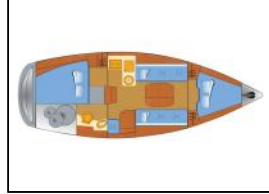

## Sailing yacht Bavaria 31 Cruiser Seepocke

Yacht ID: 15003  
Yacht type: Sailing yacht  
Yacht: [Bavaria 31 Cruiser Seepocke](#)  
Marina: Germany / Marina Flensburg Sonwik  
Production year: 2008  
Cabins: 2  
Deposit: 1.500,00 €

**Deck:** Anchor, Bilge pump - Mechanic, Black ball, Boat hook, Bosun's chair (Safe seat) (boatswain's chair), Cockpit table, Cockpit/stern, outside shower, Deck brush, Fenders, Mooring ropes, Spotlight / Headlights, Sprayhood,  
**Entertainment:** Radio CD player,  
**Galley:** Dishes, Electrical kettle, Kitchen utensils (Galley equipment, cutlery), Stove,  
**Interior:** Barometer, Clock, Coolbox,  
**Navigation:** Autopilot, Binoculars, Compass, Divider, nautic chart, Echosounder/Depthsounder, GPS chart plotter, Logge/Lot/Speed, Navigation/position Lights, Triangles, Wind instrument/Anemometer,  
**Safety:** Automatic Inflatable Life Jacket, Fire extinguisher, First aid kit, Flashlight, Fog horn, Guard rail, Horseshoe lifebuoy, Life belts (Safety harness), Lifelines, Liferaft, Set of tools, Signal rockets and torches, Wire (shroud) cutter,  
**Yacht electrics:** Heating, Shore connection 220 V,