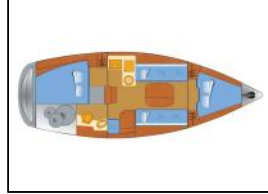

## Sailing yacht Bavaria 31 Cruiser Seepocke

Yacht ID: 15003  
Yacht type: Sailing yacht  
Yacht: [Bavaria 31 Cruiser Seepocke](#)  
Marina: Germany / Marina Flensburg Sonwik  
Production year: 2008  
Cabins: 2  
Deposit: 1.500,00 €