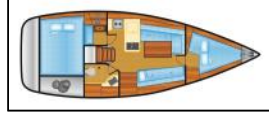

Sailing yacht Oceanis 31 Poldi

Yacht ID:	14988
Yacht type:	Sailing yacht
Yacht:	Oceanis 31 Poldi
Marina:	Germany / Heiligenhafen
Production year:	2011
Cabins:	2
Deposit:	1.500,00 €

Deck: Anchor, Bilge pump - Mechanic, Black ball, Boat hook, Bosun's chair (Safe seat) (boatswain's chair), Cockpit table, Cockpit/stern, outside shower, Deck brush, Electric anchor windlass, Fenders, Mooring ropes , Spotlight / Headlights, Sprayhood,