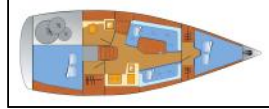

## Sailing yacht Hanse 320 Blomquist

Yacht ID:	14979
Yacht type:	Sailing yacht
Yacht:	<a href="#">Hanse 320 Blomquist</a>
Marina:	Germany / Heiligenhafen
Production year:	2009
Cabins:	2
Deposit:	1.500,00 €