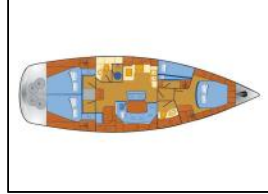

Sailing yacht Bavaria 46 Cruiser Snoopy

| | |
|------------------|---|
| Yacht ID: | 14975 |
| Yacht type: | Sailing yacht |
| Yacht: | Bavaria 46 Cruiser Snoopy |
| Marina: | Germany / Marina Flensburg Sonwik |
| Production year: | 2009 |
| Cabins: | 4 |
| Deposit: | 1.500,00 € |

Deck: Anchor, Bilge pump - Mechanic, Black ball, Boat hook, Bosun's chair (Safe seat) (boatswain's chair), Cockpit table, Cockpit/stern, outside shower, Deck brush, Electric anchor windlass, Fenders, Mooring ropes, Spotlight / Headlights, Sprayhood,