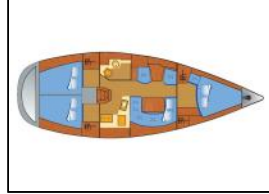

## Sailing yacht Sun Odyssey 40 Moulin Rouge

Yacht ID:	14967
Yacht type:	Sailing yacht
Yacht:	<a href="#">Sun Odyssey 40 Moulin Rouge</a>
Marina:	Germany / Barth, Yachtwerft Ramin
Production year:	2002
Cabins:	3
Deposit:	1.500,00 €

**Deck:** Anchor, Bilge pump - Mechanic, Black ball, Boat hook, Bosun's chair (Safe seat) (boatswain's chair), Cockpit table, Deck brush, Electric anchor windlass, Fenders, Mooring ropes , Spotlight / Headlights, Sprayhood,  
**Entertainment:** Radio CD player,  
**Galley:** Dishes, Electrical kettle, Hot water, Kitchen utensils (Galley equipment, cutlery), Oven, Stove,  
**Interior:** Barometer, Clock, Coolbox ,  
**Navigation:** AIS, Autopilot, Binoculars, Bow thruster, Compass, Divider, nautic chart, Echosounder/Depthsounder, GPS chart plotter, Logge/Lot/Speed, Navigation/position Lights, Triangles, Wind instrument/Anemometer,  
**Safety:** Automatic Inflatable Life Jacket, Fire extinguisher , First aid kit , Flashlight, Fog horn, Guard rail, Horseshoe lifebuoy, Life belts (Safety harness), Liferaft , Set of tools , Signal rockets and torches , Wire (shroud) cutter,  
**Yacht electrics:** Heating, Shore connection 220 V,