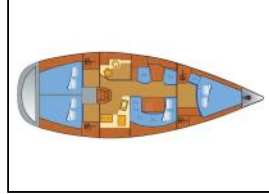

Sailing yacht Sun Odyssey 40 Moulin Rouge

Yacht ID:	14967
Yacht type:	Sailing yacht
Yacht:	Sun Odyssey 40 Moulin Rouge
Marina:	Germany / Barth, Yachtwerft Ramin
Production year:	2002
Cabins:	3
Deposit:	1.500,00 €

Deck: Anchor, Bilge pump - Mechanic, Black ball, Boat hook, Bosun's chair (Safe seat) (boatswain's chair), Cockpit table, Deck brush, Electric anchor windlass, Fenders, Mooring ropes, Spotlight / Headlights, Sprayhood,
Entertainment: Radio CD player,
Galley: Dishes, Electrical kettle, Hot water, Kitchen utensils (Galley equipment, cutlery), Oven, Stove,
Interior: Barometer, Clock, Coolbox,
Navigation: AIS, Autopilot, Binoculars, Bow thruster, Compass, Divider, nautic chart, Echosounder/Depthsounder, GPS chart plotter, Logge/Lot/Speed, Navigation/position Lights, Triangles, Wind instrument/Anemometer,
Safety: Automatic Inflatable Life Jacket, Fire extinguisher, First aid kit, Flashlight, Fog horn, Guard rail, Horseshoe lifebuoy, Life belts (Safety harness), Liferaft, Set of tools, Signal rockets and torches, Wire (shroud) cutter,
Yacht electrics: Heating, Shore connection 220 V,