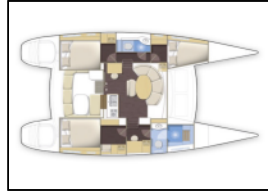

Catamaran Lagoon 380 Magikal

Yacht ID:	14820
Yacht type:	Catamaran
Yacht:	Lagoon 380 Magikal
Marina:	Seychelles / Seychelles, Eden Island Marina
Production year:	2011
Cabins:	3
Deposit:	3.000,00 €

Comfort: Bed linen, Cockpit cushions, Shower towels,
Deck: Bimini top, Cockpit/stern, outside shower, Davit, Dinghy with outboard engine, Ice box in cockpit, Pulpit seat, Teak cockpit,
Entertainment: Indoor speakers, LCD TV + DVD, Outdoor speakers, Radio CD mp3 player, Snorkeling equipment,
Galley: Gas bottles, Kitchen utensils (Galley equipment, cutlery), Refrigerator, Water pump,
Interior: Electric fans, Electric fans in cabins, Hand water pump,
Navigation: Autopilot, Echosounder/Depthsounder, GPS chart plotter, LED Navigation lights, Navigation set, Wind instrument/Anemometer,
Safety: Fire extinguisher , First aid kit , Life belts (Safety harness), Life jacket (children), Life jackets, VHF radio ,
Sails: Lazy bag,
Yacht electrics: Batteries, Battery charger , Battery switch,