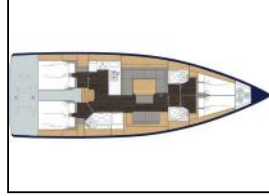

Sailing yacht Bavaria C45 Isabella 2

Yacht ID:	14797
Yacht type:	Sailing yacht
Yacht:	Bavaria C45 Isabella 2
Marina:	Thailand / Phuket, Yacht Haven Marina
Production year:	2018
Cabins:	4
Deposit:	3.000,00 €

Comfort: Bed linen, Cockpit cushions, Pillows, Sheets, Shower towels, Towels,

Deck: Anchor claw, Anchor line, Anchor with chain, Bathing platform, Bimini top, Boat hook, Cockpit table, Cockpit/stern, outside shower, Davit, Deck brush, Dinghy, Electric anchor windlass, Fenders, Fuel funnel, Impeller, V-belt, oilfilter, Jerry cans for fuel, Mooring ropes, Outboard engine, Plastic bucket, Reserve motor oil, Spare anchor (Reserve, Auxiliary anchor), Swimming ladder, Winch handles,