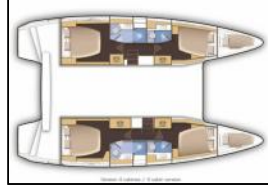

Catamaran Lagoon 39 Deep Blue

Yacht ID:	14681
Yacht type:	Catamaran
Yacht:	Lagoon 39 Deep Blue
Marina:	Greece / Lefkas main port
Production year:	2016
Cabins:	4 + 2
Deposit:	3.500,00 €

Comfort: Bedlinen and towels, Cockpit cushions,
Deck: Bilge pump - Mechanic, Bimini top, Boat hook, Bosun's chair (Safe seat) (boatswain's chair), Cockpit table, Cockpit/stern, outside shower, Dinghy, Electric anchor windlass, Fenders, Gangway, Mooring ropes, Spare anchor (Reserve, Auxiliary anchor), Sprayhood, Swimming ladder, Winch handles,
Entertainment: CD player, Indoor speakers, Outdoor speakers, Radio, Underwater lights,
Galley: Freezer, Hot water, Oven, Water pump,
Interior: Barometer, Electric toilet,
Navigation: Autopilot, Compass, Complete navigation equipment, Echosounder/Depthsounder, GPS, GPS chart plotter, Log/speed instrument, Navigation/position Lights, Radar, Radar reflector, Wind instrument/Anemometer,
Safety: Black Water Tank, Distress flare box, Emergency tiller, EPIRB-Distress radio beacons, Fire extinguisher, First aid kit, Fog horn, Horseshoe lifebuoy, Life belts (Safety harness), Life jacket (children), Life jackets, Liferaft, Set of tools, VHF radio,
Sails: Electric winch,
Yacht electrics: Battery charger, Bilge pump - Electric, Shore connection 220 V, Shore power cable, Solar panels, Start battery,