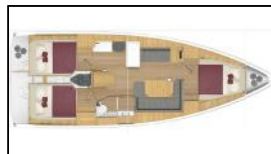

Sailing yacht Bavaria C38 Simurg

Yacht ID:	14597
Yacht type:	Sailing yacht
Yacht:	Bavaria C38 Simurg
Marina:	Turkey / Setur Göcek Village Port
Production year:	2023
Cabins:	3
Deposit:	2.500,00 €

Comfort: Bed linen, Towels,
Deck: Anchor Delta, Bimini top, Boat hook, Cockpit/stern, outside shower, Dinghy, Electric anchor windlass, Fenders, Sprayhood, Swimming ladder,
Entertainment: Radio CD mp3 player, Snorkeling equipment,
Galley: Gas cookers, Hot water, Kitchen utensils (Galley equipment, cutlery), Oven, Refrigerator,
Interior: Electric toilet, Inside shower,
Navigation: Autopilot, Bow thruster, Compass, GPS, GPS chart plotter, Log, Speed, Depth- echo sounder, Navigation (Nautical) charts and nautical guide, Radar reflector, Wind instrument/Anemometer,
Safety: Distress signals, Emergency tiller, Fire extinguisher, First aid kit, Life jackets, Liferaft, Safety equipment, VHF radio,
Sails: Rodkick,
Yacht electrics: Batteries, Bilge pump - Electric, DSC station, Inverter, Solar panels,