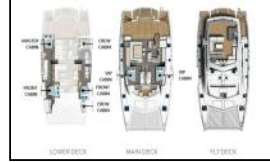

Catamaran Leopard 58 Between

Yacht ID:	14592
Yacht type:	Catamaran
Yacht:	Leopard 58 Between
Marina:	Seychelles / Seychelles, Eden Island Marina
Production year:	2018
Cabins:	5 + 2
Deposit:	5.000,00 €

Comfort: Bed linen, Cockpit cushions, Towels,
Deck: Anchor Delta, Anchor winch remote control, Bathing platform, Bilge pump - Mechanic, Cockpit fridge, Cockpit table, Cockpit/stern, outside shower, Dinghy with outboard engine, Electric anchor windlass, Flybridge, Grill/Barbecue/Plancha, Hard Top Bimini, LED outdoor ambiance lights, Rail openings both sides, Spare anchor (Reserve, Auxiliary anchor), Sprayhood, Spring cleats, Swimming ladder, Teak cockpit, Teak deck,
Entertainment: Bose Sound System, Fins, Indoor speakers, LCD TV, Mask and snorkel, Outdoor speakers, Radio, USB, Bluetooth, Snorkeling equipment, Wireless Internet Router,
Galley: Blender, Coffee machine, Dishwasher, Electrical filter coffee maker, Electrical kettle, Freezer, Ice maker, Kitchen utensils (Galley equipment, cutlery), Microwave, Oven, Refrigerator, Stove,
Interior: Curtains, Electric fans, Electric fans in cabins, Electric toilet, Teak interior, Washing machine,
Navigation: AIS, Autopilot, Bow thruster, Compass, Echosounder/Depthsounder, GPS chart plotter - cockpit, LED Navigation lights, Log/speed instrument, Radar, Tridata, Wind instrument/Anemometer,
Safety: EPIRB-Distress radio beacons, Liferaft, Safety equipment, VHF radio,
Sails: Electric genoa winch, Electric winch,
Yacht electrics: 220V socket, Air Conditioning, Batteries, Battery charger, Bilge pump - Electric, Double USB socket in cabins, Fish finder, Generator, Inverter, Shore connection 220 V, Shore power cable, Solar panels, Spare generator, USB sockets, Water heater, Watermaker - desalinator,