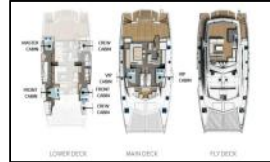

Catamaran Leopard 58 Between

Yacht ID:	14592
Yacht type:	Catamaran
Yacht:	Leopard 58 Between
Marina:	Seychelles / Seychelles, Eden Island Marina
Production year:	2018
Cabins:	5 + 2
Deposit:	5.000,00 €

Comfort: Bed linen, Cockpit cushions, Towels,
Deck: Anchor Delta, Anchor winch remote control, Bathing platform, Bilge pump - Mechanic, Cockpit fridge, Cockpit table, Cockpit/stern, outside shower, Dinghy with outboard engine, Electric anchor windlass, Flybridge, Grill/Barbecue/Plancha, Hard Top Bimini, LED outdoor ambiance lights, Rail openings both sides, Spare anchor (Reserve, Auxiliary anchor), Sprayhood, Spring cleats, Swimming ladder, Teak cockpit, Teak deck,
Entertainment: Bose Sound System, Fins, Indoor speakers, LCD TV, Mask and snorkel, Outdoor speakers, Radio, USB, Bluetooth, Snorkeling equipment, Wireless Internet Router,
Galley: Blender, Coffee machine, Dishwasher, Electrical filter coffee maker, Electrical kettle, Freezer, Ice maker, Kitchen utensils (Galley equipment, cutlery), Microwave, Oven, Refrigerator, Stove,
Interior: Curtains, Electric fans, Electric fans in cabins, Electric toilet, Teak interior, Washing machine,
Navigation: AIS, Autopilot, Bow thruster, Compass, Echosounder/Depthsounder, GPS chart plotter - cockpit, LED Navigation lights, Log/speed instrument, Radar, Tridata, Wind instrument/Anemometer,
Safety: EPIRB-Distress radio beacons, Liferaft, Safety equipment, VHF radio,
Sails: Electric genoa winch, Electric winch,
Yacht electrics: 220V socket, Air Conditioning, Batteries, Battery charger, Bilge pump - Electric, Double USB socket in cabins, Fish finder, Generator, Inverter, Shore connection 220 V, Shore power cable, Solar panels, Spare generator, USB sockets, Water heater, Watermaker - desalinator,