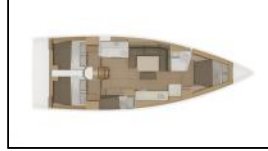

Sailing yacht Dufour 430 GL Sweet

Yacht ID:
Yacht type:
Yacht:

Marina:

Production year:

Cabins:

Deposit:

14541

Sailing yacht

[Dufour 430 GL Sweet](#)

Turkey / Fethiye, Yacht Club Mai

2022

4

2.500,00 €

Comfort: Cockpit cushions,

Deck: Anchor with chain, Bilge pump - Mechanic, Bimini top, Boat hook, Cockpit light, Electric anchor windlass, Fenders, Gangway, Mooring ropes, Spare anchor (Reserve, Auxiliary anchor), Sprayhood, Ultra Anchor, Winch handles,