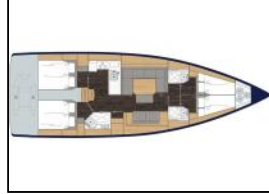

Sailing yacht Bavaria C45 Allegro

| | |
|------------------|-------------------------------------|
| Yacht ID: | 14536 |
| Yacht type: | Sailing yacht |
| Yacht: | Bavaria C45 Allegro |
| Marina: | Turkey / Setur Göcek Village Port |
| Production year: | 2022 |
| Cabins: | 4 |
| Deposit: | 2.800,00 € |