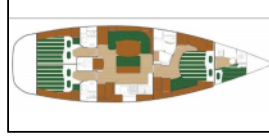

## Sailing yacht Beneteau 50 Tetina

Yacht ID:	14534
Yacht type:	Sailing yacht
Yacht:	<a href="#">Beneteau 50 Tetina</a>
Marina:	Greece / Lefkas main port
Production year:	1999
Cabins:	3 + 1
Deposit:	2.000,00 €