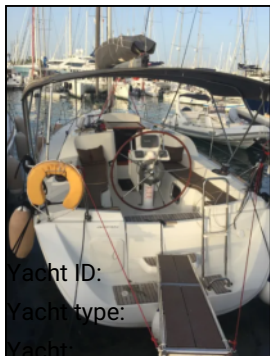

Sailing yacht Sun Odyssey 33i Carry On

Yacht ID:

14532

Yacht type:

Sailing yacht

Yacht:

[Sun Odyssey 33i Carry On](#)

Marina:

Greece / Corfu, Gouvia Marina

Production year:

2011

Cabins:

2

Deposit:

2.500,00 €

Deck: Bimini top, Cockpit/stern, outside shower, Dinghy, Electric anchor windlass, Main Deck Compass, Spare anchor (Reserve, Auxiliary anchor), Sprayhood,

Entertainment: Outdoor speakers, Radio CD player,

Galley: Gas cookers, Hot water, Oven, Refrigerator, Sink,

Interior: Electric fans,

Navigation: Autopilot, Echosounder/Depthsounder, GPS, GPS chart plotter, Speedometer (Speed log),