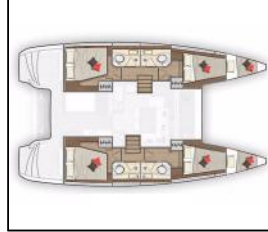

Catamaran Lagoon 40 Falcon

Yacht ID:	14428
Yacht type:	Catamaran
Yacht:	Lagoon 40 Falcon
Marina:	Turkey / Setur Göcek Village Port
Production year:	2021
Cabins:	4 + 2
Deposit:	3.500,00 €

Comfort: Bed linen, Towels,

Deck: Bimini top, Boat hook, Cockpit light, Cockpit table, Cockpit/stern, outside shower, Dinghy, Electric anchor windlass, Fenders, Sprayhood, Swimming ladder, Teak cockpit,

Entertainment: Fusion radio, Indoor speakers, Outdoor speakers, Snorkeling equipment,