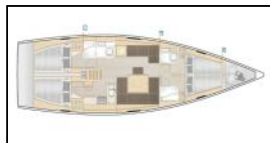

Sailing yacht Hanse 458 Sea Ruby

Yacht ID:	14415
Yacht type:	Sailing yacht
Yacht:	Hanse 458 Sea Ruby
Marina:	Greece / Kos, Kos Marina
Production year:	2021
Cabins:	4
Deposit:	500,00 €

Comfort: Bed linen, Cockpit cushions, Towels,
Deck: Bimini top, Cockpit table, Cockpit/stern, outside shower, Dinghy, Electric anchor windlass, Gangway, Outboard engine, Outboard lift, Sprayhood, Swimming ladder,
Entertainment: Snorkeling equipment,
Galley: Coffee machine, Hot water, Kitchen utensils (Galley equipment, cutlery), Refrigerator,
Interior: Convertible table in salon,
Navigation: Autopilot, Bow thruster, GPS chart plotter, Radar reflector, Wind/speed/depth instruments,
Safety: Life belts (Safety harness), Liferaft, VHF radio,
Sails: Lazy jacks,
Yacht electrics: Battery charger, Solar panels,