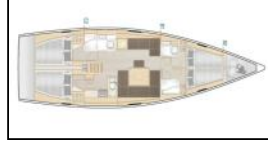

Sailing yacht Hanse 458 Sea Ruby

Yacht ID:	14415
Yacht type:	Sailing yacht
Yacht:	Hanse 458 Sea Ruby
Marina:	Greece / Kos, Kos Marina
Production year:	2021
Cabins:	4
Deposit:	500,00 €

Comfort: Bed linen, Cockpit cushions, Towels,
Deck: Bimini top, Cockpit table, Cockpit/stern, outside shower, Dinghy, Electric anchor windlass, Gangway, Outboard engine, Outboard lift, Sprayhood, Swimming ladder,
Entertainment: Snorkeling equipment,
Galley: Coffee machine, Hot water, Kitchen utensils (Galley equipment, cutlery), Refrigerator,
Interior: Convertible table in salon,
Navigation: Autopilot, Bow thruster, GPS chart plotter, Radar reflector, Wind/speed/depth instruments,
Safety: Life belts (Safety harness), Liferaft, VHF radio,
Sails: Lazy jacks, Self tacking jib,
Yacht electrics: Battery charger, Solar panels,