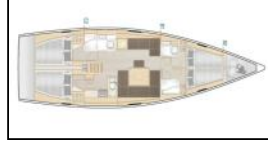

## Sailing yacht Hanse 458 Sea Ruby

Yacht ID:	14415
Yacht type:	Sailing yacht
Yacht:	<a href="#">Hanse 458 Sea Ruby</a>
Marina:	Greece / Kos, Kos Marina
Production year:	2021
Cabins:	4
Deposit:	500,00 €

**Comfort:** Bed linen, Cockpit cushions, Towels,  
**Deck:** Bimini top, Cockpit table, Cockpit/stern, outside shower, Dinghy, Electric anchor windlass, Gangway, Outboard engine, Outboard lift, Sprayhood, Swimming ladder,  
**Entertainment:** Snorkeling equipment,  
**Galley:** Coffee machine, Hot water, Kitchen utensils (Galley equipment, cutlery), Refrigerator,  
**Interior:** Convertible table in salon,  
**Navigation:** Autopilot, Bow thruster, GPS chart plotter, Radar reflector, Wind/speed/depth instruments,  
**Safety:** Life belts (Safety harness), Liferaft, VHF radio,  
**Sails:** Lazy jacks, Self tacking jib,  
**Yacht electrics:** Battery charger, Solar panels,