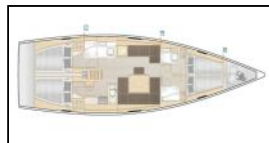

Sailing yacht Hanse 458 Sea Ruby

Yacht ID:	14415
Yacht type:	Sailing yacht
Yacht:	Hanse 458 Sea Ruby
Marina:	Greece / Kos, Kos Marina
Production year:	2021
Cabins:	4
Deposit:	500,00 €

Comfort: Bed linen, Cockpit cushions, Towels,

Deck: Bimini top, Cockpit table, Cockpit/stern, outside shower, Dinghy, Electric anchor windlass, Gangway, Outboard engine, Outboard lift, Sprayhood, Swimming ladder,

Entertainment: Snorkeling equipment,