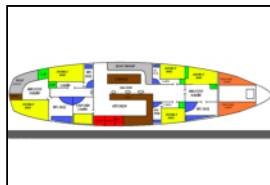

Gulet Perrinita Perrinita

Entertainment: CD player, Fishing equipment, Mobile phone, Snorkeling equipment, TV + DVD,

Navigation: GPS,

Safety: VHF radio,

Yacht electrics: Air Conditioning, Generator, Plug 220V, 24 V,

Yacht ID:	14388
Yacht type:	Gulet
Yacht:	Perrinita Perrinita
Marina:	Turkey / Bodrum, Milta Marina
Production year:	1998
Cabins:	5
Deposit:	0,00 €