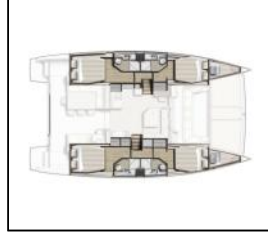

Catamaran Bali 4.3 Eleni

| | |
|------------------|--------------------------------|
| Yacht ID: | 14386 |
| Yacht type: | Catamaran |
| Yacht: | Bali 4.3 Eleni |
| Marina: | Greece / Volos |
| Production year: | 2020 |
| Cabins: | 4 + 2 |
| Deposit: | 0,00 € |

Comfort: Sundeck cushions,
Deck: Bimini top, Cockpit/stern, outside shower, Dinghy, Electric anchor windlass, Gangway, Spare anchor (Reserve, Auxiliary anchor), Sprayhood, Swimming ladder,
Entertainment: Outdoor speakers, Radio,
Galley: Microwave, Refrigerator, Stove,
Interior: Barometer, Convertible table in salon, Electric toilet,
Navigation: Autopilot, Depthsounder, GPS chart plotter, Speedometer (Speed log), Wind instrument/Anemometer,
Safety: Black Water Tank, Distress flare box, Emergency tiller, EPIRB-Distress radio beacons, Fire extinguisher, First aid kit, Fog horn, Life belts (Safety harness), Life buoy + Flashing light, Life jackets, Liferaft, VHF radio, Wire (shroud) cutter,
Sails: Electric main sail winch,
Yacht electrics: Air Conditioning, Battery charger, Heating, Inverter, Shore connection 220 V, Solar panels, Water heater,