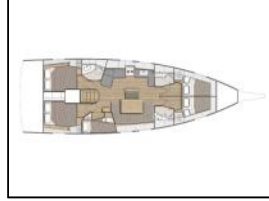

Sailing yacht Oceanis 46.1 Kalmi

Yacht ID:	14341
Yacht type:	Sailing yacht
Yacht:	Oceanis 46.1 Kalmi
Marina:	Greece / Lavrion, main port
Production year:	2020
Cabins:	5
Deposit:	3.000,00 €

Deck: Bimini top, Bimini Top - Mini, Dinghy, Dinghy with outboard engine, Electric anchor windlass, Inox Boarding Ladder, Sprayhood,
Entertainment: LCD TV + DVD, Outdoor speakers, Radio, TV,
Galley: Additional fridge, Freezer, Microwave,
Interior: Convertible table in salon, Electric fans in cabins,
Navigation: Autopilot, Bow thruster, Echosounder/Depthsounder, GPS chart plotter, GPS chart plotter - cockpit, Log, Speed, Depth- echo sounder,
Yacht electrics: 220V socket, Air Conditioning, Batteries, Inverter, Solar panels,