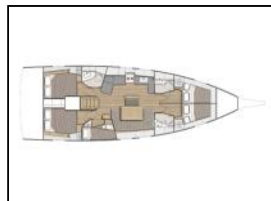

Sailing yacht Oceanis 46.1 Kalmi

Deck: Bimini top, Bimini Top - Mini, Dinghy, Dinghy with outboard engine, Electric anchor windlass, Inox Boarding Ladder, Sprayhood,
Entertainment: LCD TV + DVD, Outdoor speakers, Radio, TV,
Galley: Additional fridge, Freezer, Microwave,
Interior: Convertible table in salon, Electric fans in cabins,
Navigation: Autopilot, Bow thruster, Echosounder/Depthsounder, GPS chart plotter, GPS chart plotter - cockpit, Log, Speed, Depth- echo sounder,
Yacht electrics: 220V socket, Air Conditioning, Batteries, Inverter, Solar panels,