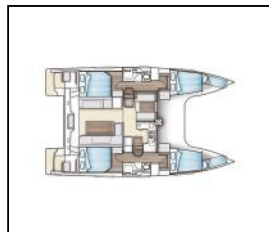

## Catamaran Nautitech 40 Open Sea Spirit

**Comfort:** Bed linen, Towels,  
**Entertainment:** Fins, Mask and snorkel, Stand up paddle (SUP),  
**Yacht electrics:** Generator, Solar panels, Watermaker - desalinator,

|                  |  |
|------------------|--|
| Yacht ID:        | 14278  |
| Yacht type:      | Catamaran                                    |
| Yacht:           | <a href="#">Nautitech 40 Open Sea Spirit</a> |
| Marina:          | Mauritius / La Balise Marina,<br>Mauritius   |
| Production year: | 2019   |
| Cabins:          | 4  |
| Deposit:         | 1.500,00 €                                   |