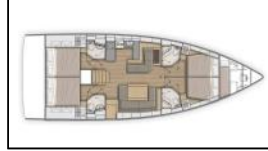

Comfort: Bedlinen and towels, Mosquito nets,

Deck: Bimini top, Cockpit/stern, outside shower, Dinghy with outboard engine, Gangway, Sprayhood, Teak cockpit,

Entertainment: Hi-Fi system, Outdoor speakers,

Galley: Hot water, Ice box, Ice maker, Kitchen utensils (Galley equipment, cutlery), NESPRESSO coffee machine, Refrigerator, Toaster,

Interior: Electric fans in cabins, Electric toilet,

Navigation: AIS, Autopilot, Bow thruster, GPS chart plotter - cockpit, Logge/Lot/Speed, Wind instrument/Anemometer,

Safety: Extra fuel tank, Extra water tank, Safety equipment, VHF radio,

Sails: Electric main sail winch, Electric mainsail windlass,

Yacht electrics: Air Conditioning, Batteries, Generator, Solar panels, Watermaker - desalinator,