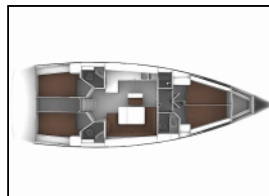

Sailing yacht Bavaria Cruiser 46 Rea

Deck: Bimini top, Dinghy, Electric anchor windlass, Sprayhood,
Entertainment: Radio CD player, Underwater lights,
Galley: Hot water,
Interior: Electric fans in cabins,
Navigation: Autopilot, Bow thruster, GPS chart plotter,
Safety: Safety equipment,
Yacht electrics: Batteries, Solar panels, USB sockets,