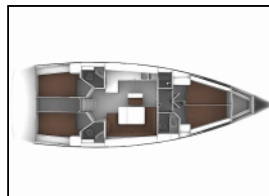

## Sailing yacht Bavaria Cruiser 46 Rea

**Deck:** Bimini top, Dinghy, Electric anchor windlass, Sprayhood,  
**Entertainment:** Radio CD player, Underwater lights,  
**Galley:** Hot water,  
**Interior:** Electric fans in cabins,  
**Navigation:** Autopilot, Bow thruster, GPS chart plotter,  
**Safety:** Safety equipment,  
**Yacht electrics:** Batteries, Solar panels, USB sockets,