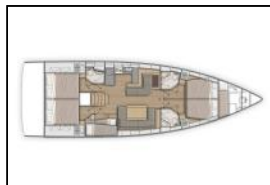

Sailing yacht Oceanis 51.1 Kos 51.2

Deck: Bimini top, Sprayhood,
Entertainment: Bluetooth player, USB,
Navigation: Autopilot, Bow thruster, Electronic sea charts,
GPS chart plotter, GPS chart plotter - cockpit,
Safety: Black Water Tank,
Yacht electrics: Heating, Solar panels,