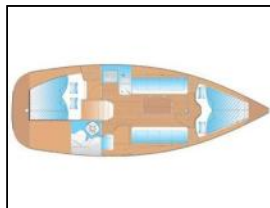

## Sailing yacht Bavaria 30 Cruiser Ana

**Comfort:** Blankets, Pillows,  
**Deck:** Bimini top, Cockpit table, Cockpit/stern, outside shower, Dinghy, Electric anchor windlass, Sprayhood, Teak cockpit,  
**Entertainment:** CD player, Outdoor speakers, Wireless Internet Router,  
**Galley:** Hot water,  
**Navigation:** Autopilot, GPS chart plotter,

|                  |  |
|------------------|--|
| Yacht ID:        | 14033                                  |
| Yacht type:      | Sailing yacht                          |
| Yacht:           | <a href="#">Bavaria 30 Cruiser Ana</a> |
| Marina:          | Croatia / Rabac                        |
| Production year: | 2006                                   |
| Cabins:          | 2                                      |
| Deposit:         | 1.000,00 €                             |