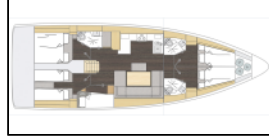

## Sailing yacht Bavaria C46 Rib Eye

|                  |                                     |
|------------------|-------------------------------------|
| Yacht ID:        | 14008                               |
| Yacht type:      | Sailing yacht                       |
| Yacht:           | <a href="#">Bavaria C46 Rib Eye</a> |
| Marina:          | Croatia / Marina Mandalina, Sibenik |
| Production year: | 2025                                |
| Cabins:          | 5                                   |
| Deposit:         | 2.500,00 €                          |

**Deck:** Anchor winch remote control, Bimini top, Cockpit fridge, Cockpit grill, Cockpit light, Cockpit/stern, outside shower, Dinghy, Electric anchor windlass, Folding cockpit table, Lowerable cockpit table, Sprayhood, Teak cockpit,  
**Entertainment:** FUSION sound system, Outdoor speakers, TV,  
**Galley:** Hot water, Refrigerator,  
**Interior:** Indirect lighting in cabins and salon,  
**Navigation:** Autopilot, Bow thruster, Depthsounder, GPS chart plotter - cockpit, Speedometer (Speed log), Wind instrument/Anemometer, Wind/speed/depth instruments,  
**Safety:** VHF radio ,  
**Sails:** Electric main sail winch, Self tailing Genoa winch,  
**Yacht electrics:** Inverter,