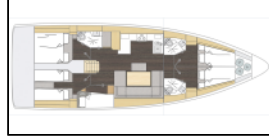

Sailing yacht Bavaria C46 NN

Yacht ID:	14008
Yacht type:	Sailing yacht
Yacht:	Bavaria C46 NN
Marina:	Croatia / Marina Mandalina, Sibenik
Production year:	2025
Cabins:	5
Deposit:	2.500,00 €

Deck: Anchor winch remote control, Bimini top, Cockpit fridge, Cockpit grill, Cockpit light, Cockpit/stern, outside shower, Dinghy, Electric anchor windlass, Folding cockpit table, Lowerable cockpit table, Sprayhood, Teak cockpit,
Entertainment: FUSION sound system, Outdoor speakers, TV,
Galley: Hot water, Refrigerator,
Interior: Indirect lighting in cabins and salon,
Navigation: Autopilot, Bow thruster, Depthsounder, GPS chart plotter - cockpit, Speedometer (Speed log), Wind instrument/Anemometer, Wind/speed/depth instruments,
Safety: VHF radio ,
Sails: Electric main sail winch, Self tailing Genoa winch,
Yacht electrics: Inverter,