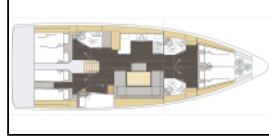

## Sailing yacht Bavaria C46 Rib Eye

Yacht ID:	14008
Yacht type:	Sailing yacht
Yacht:	<a href="#">Bavaria C46 Rib Eye</a>
Marina:	Croatia / Marina Mandalina, Sibenik
Production year:	2025
Cabins:	5
Deposit:	3.000,00 €