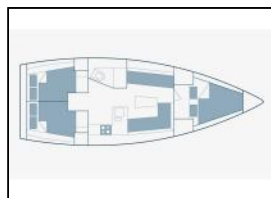

Sailing yacht Bavaria Cruiser 37 Mapalimi

Deck: Bimini top, Cockpit/stern, outside shower, Dinghy, Electric anchor windlass, Sprayhood,
Entertainment: Outdoor speakers,
Galley: Hot water, Refrigerator,
Navigation: Autopilot, Echosounder/Depthsounder, GPS chart plotter, Wind instrument/Anemometer,
Safety: Liferaft, VHF radio,
Yacht electrics: Solar panels,

Yacht ID: 13932

Yacht type: Sailing yacht

Yacht: [Bavaria Cruiser 37 Mapalimi](#)

Marina: Croatia / Marina Mandalina, Sibenik

Production year: 2017

Cabins: 3

Deposit: 2.000,00 €

Availability list