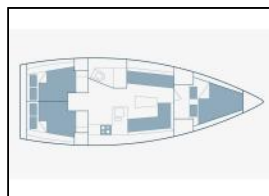

Sailing yacht Bavaria Cruiser 37 Mapalimi

Deck: Bimini top, Cockpit/stern, outside shower, Dinghy, Electric anchor windlass, Sprayhood,
Entertainment: Outdoor speakers,
Galley: Hot water, Refrigerator,
Navigation: Autopilot, Echosounder/Depthsounder, GPS chart plotter, Wind instrument/Anemometer,
Safety: Liferaft, VHF radio,
Yacht electrics: Solar panels,

Yacht ID: 13932

Yacht type: Sailing yacht

Yacht: [Bavaria Cruiser 37 Mapalimi](#)

Marina: Croatia / Marina Mandalina, Sibenik

Production year: 2017

Cabins: 3

Deposit: 2.000,00 €

Availability list