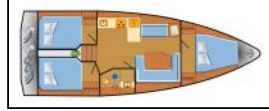

Sailing yacht Bavaria C38 Levante

Yacht ID:	13925
Yacht type:	Sailing yacht
Yacht:	Bavaria C38 Levante
Marina:	Spain / Palma de Mallorca, Marina Naviera Balear
Production year:	2023
Cabins:	3
Deposit:	3.000,00 €

Additional: Flag,

Comfort: Cockpit cushions,

Deck: Anchor light, Anchor with chain, Bathing platform, Bimini top, Boat hook, Bosun's chair (Safe seat) (boatswain's chair), Cockpit table, Cockpit/stern, outside shower, Deck brush, Dinghy, Electric anchor windlass, Fenders, Gangway, Jerry cans for diesel, Mooring ropes, Spare anchor (Reserve, Auxiliary anchor), Sprayhood, Swimming ladder, Teak cockpit,