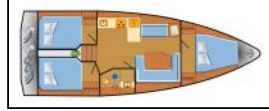

## Sailing yacht Bavaria C38 Levante

|                  |  |
|------------------|--|
| Yacht ID:        | 13925  |
| Yacht type:      | Sailing yacht                                    |
| Yacht:           | <a href="#">Bavaria C38 Levante</a>              |
| Marina:          | Spain / Palma de Mallorca, Marina Naviera Balear |
| Production year: | 2023   |
| Cabins:          | 3  |
| Deposit:         | 3.000,00 €                                       |

**Additional:** Flag,

**Comfort:** Cockpit cushions,

**Deck:** Anchor light, Anchor with chain, Bathing platform, Bimini top, Boat hook, Bosun's chair (Safe seat) (boatswain's chair), Cockpit table, Cockpit/stern, outside shower, Deck brush, Dinghy, Electric anchor windlass, Fenders, Gangway, Jerry cans for diesel, Mooring ropes, Spare anchor (Reserve, Auxiliary anchor), Sprayhood, Swimming ladder, Teak cockpit,