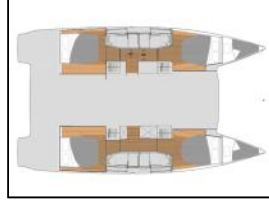

Catamaran Fountaine Pajot Elba 45 Alize

Yacht ID:	13913
Yacht type:	Catamaran
Yacht:	Fountaine Pajot Elba 45 Alize
Marina:	Croatia / Marina Mandalina, Sibenik
Production year:	2025
Cabins:	4 + 2
Deposit:	4.000,00 €