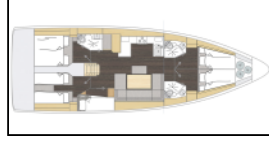

Sailing yacht Bavaria C46 Princess Laura

Yacht ID:	13875
Yacht type:	Sailing yacht
Yacht:	Bavaria C46 Princess Laura
Marina:	Croatia / Marina Puntat, Krk
Production year:	2025
Cabins:	5
Deposit:	2.000,00 €