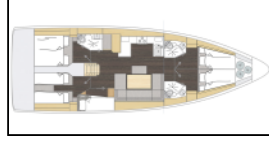

Sailing yacht Bavaria C46 Princess Laura

Yacht ID:	13875
Yacht type:	Sailing yacht
Yacht:	Bavaria C46 Princess Laura
Marina:	Croatia / Marina Punat, Krk
Production year:	2025
Cabins:	5
Deposit:	2.000,00 €