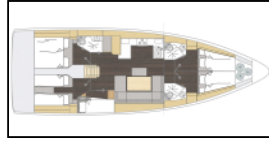

## Sailing yacht Bavaria C46 Princess Laura

Yacht ID:	13875
Yacht type:	Sailing yacht
Yacht:	<a href="#">Bavaria C46 Princess Laura</a>
Marina:	Croatia / Marina Punat, Krk
Production year:	2025
Cabins:	5
Deposit:	2.000,00 €