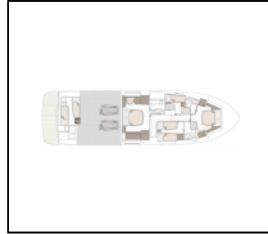

Motor yacht Azimut Magellano 66 Moon light

Yacht ID: 13838
Yacht type: Motor yacht
Yacht: [Azimut Magellano 66 Moon light](#)
Marina: Croatia / Sukosan, D-Marin Dalmacija Marina
Production year: 2024
Cabins: 4 + 1
Deposit: 5.000,00 €

Comfort: Bathrobe, Bedlinen and towels, Outside cushions, Sundeck cushions,

Deck: Anchor with chain, Bathing platform, Boat hook, Chairs, Cockpit table, Electric anchor windlass, Fenders, Flybridge, Flybridge with bimini and Fridge, Gangway, Grill/Barbecue/Plancha, Mooring ropes, Spotlight / Headlights, Swimming ladder, Teak cockpit, Teak on flybridge, Tender,