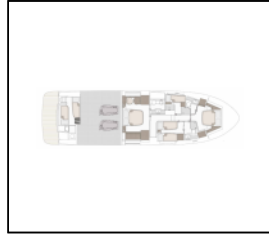

## Motor yacht Azimut Magellano 66 Moon light

Yacht ID:	13838
Yacht type:	Motor yacht
Yacht:	<a href="#">Azimut Magellano 66 Moon light</a>
Marina:	Croatia / Sukosan, D-Marin Dalmacija Marina
Production year:	2024
Cabins:	4 + 1
Deposit:	5.000,00 €

**Comfort:** Bathrobe, Bedlinen and towels, Outside cushions, Sundeck cushions,

**Deck:** Anchor with chain, Bathing platform, Boat hook, Chairs, Cockpit table, Electric anchor windlass, Fenders, Flybridge, Flybridge with bimini and Fridge, Gangway, Grill/Barbecue/Plancha, Mooring ropes, Spotlight / Headlights, Swimming ladder, Teak cockpit, Teak on flybridge, Tender,