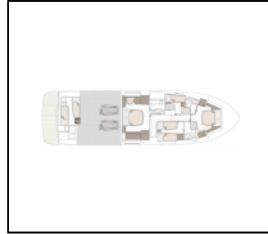

Motor yacht Azimut Magellano 66 Moon light

Yacht ID:	13838
Yacht type:	Motor yacht
Yacht:	Azimut Magellano 66 Moon light
Marina:	Croatia / Sukosan, D-Marin Dalmacija Marina
Production year:	2024
Cabins:	4 + 1
Deposit:	5.000,00 €

Comfort: Bathrobe, Bedlinen and towels, Outside cushions, Sundeck cushions,

Deck: Anchor with chain, Bathing platform, Boat hook, Chairs, Cockpit table, Electric anchor windlass, Fenders, Flybridge, Flybridge with bimini and Fridge, Gangway, Grill/Barbecue/Plancha, Mooring ropes, Spotlight / Headlights, Swimming ladder, Teak cockpit, Teak on flybridge, Tender,