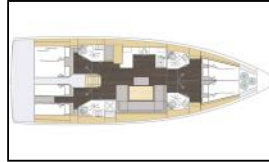

## Sailing yacht Bavaria C46 Sabina

Yacht ID:	13806
Yacht type:	Sailing yacht
Yacht:	<a href="#">Bavaria C46 Sabina</a>
Marina:	Croatia / Marina Tehnomont Veruda, Pula
Production year:	2025
Cabins:	4
Deposit:	2.500,00 €