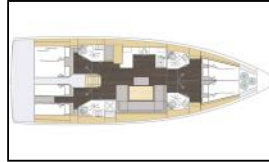

Sailing yacht Bavaria C46 Sabina

Yacht ID:	13806
Yacht type:	Sailing yacht
Yacht:	Bavaria C46 Sabina
Marina:	Croatia / Marina Tehnomont Veruda, Pula
Production year:	2025
Cabins:	4
Deposit:	2.500,00 €

Comfort: Bed linen, Blankets, Cockpit cushions, Pillows,
Deck: Bathing platform, Bilge pump - Mechanic, Bimini top, Boat hook, Bosun's chair (Safe seat) (boatswain's chair), Cockpit fridge, Cockpit grill, Cockpit table with light, Cockpit/stern, outside shower, Deck brush, Dinghy, Dinghy (byboat) pump, Electric anchor windlass, Fenders, Gangway, Impeller, V-belt, oilfilter, Jerry cans for diesel, Main anchor, Mooring ropes, Plastic bucket, Round/globular fender, Sea/Storm drogue anchor, Side door for boarding, Spare anchor (Reserve, Auxiliary anchor), Sponge, Sprayhood, Spring line, Swimming ladder, Teak cockpit, Water hose, Winch handles,
Entertainment: Bluetooth player, FUSION sound system, mp3 player, Outdoor speakers, Underwater lights, USB,
Galley: Gas bottles, Gas cookers, Hot water, Kitchen utensils (Galley equipment, cutlery), NESPRESSO coffee machine, Oven, Refrigerator, Sink,
Interior: Barometer, Clock, Clothes hangers, Electric toilet, Inside shower, Oak interior, Upholstery, Yacht documents, Yacht keys,
Navigation: Autopilot, Binoculars, Bow thruster, CRO flag, Echosounder/Depthsounder, GPS chart plotter - cockpit, Hand bearing compass, Harbour guides, LED Navigation lights, Logge/Lot/Speed/Wind, Navigation (Nautical) charts and nautical guide, Navigation set, Radar reflector, Spyglass with bearing compass, Tridata, Wind instrument/Anemometer,
Safety: Black Water Tank, Day shapes / signals, Distress signals, Emergency tiller, Engine spare parts, Fire extinguisher, First aid kit, Flashlight, Fog horn, Life belts (Safety harness), Life buoy + Flashing light, Life jackets, Oars (Paddles), Set of tools, Thermal suit, VHF radio,
Yacht electrics: Air Conditioning, Battery charger, Bilge pump - Electric, Heating, Plug 220V, 12 V, Service batteries, Shore connection 220 V, Solar panels, Start battery,