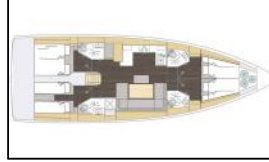

## Sailing yacht Bavaria C46 Freja

Yacht ID:	13805
Yacht type:	Sailing yacht
Yacht:	<a href="#">Bavaria C46 Freja</a>
Marina:	Croatia / Marina Tehnomont Veruda, Pula
Production year:	2025
Cabins:	4
Deposit:	2.500,00 €