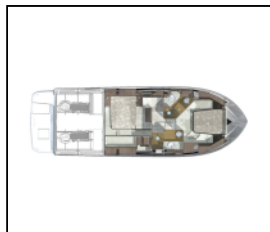

## Motor yacht Cranchi T43 Eco Trawler G&K2

Yacht ID:	13800
Yacht type:	Motor yacht
Yacht:	<a href="#">Cranchi T43 Eco Trawler G&amp;K2</a>
Marina:	Italy / Marina Dell'Orso - Poltu Quatu
Production year:	2015
Cabins:	2 + 1
Deposit:	0,00 €

**Deck:** Bow sunbathing area, Electric anchor windlass, Flybridge, Sun awning (aft), Sun deck, Swimming ladder, Teak deck,

**Entertainment:** Donut, Mask and snorkel, Outdoor speakers, Sound System, TV, Wakeboard, Water skis, Wi-Fi Internet,