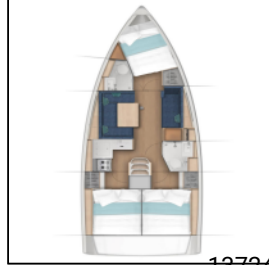

## Sailing yacht Sun Odyssey 380 Philippa

13724

Yacht ID:

Yacht type:

Yacht:

Marina:

Production year:

Cabins:

Deposit:

Sailing yacht

[Sun Odyssey 380 Philippa](#)

Italy / Sardinia, Cannigione

2023

3

4.150,00 €

**Comfort:** Bed linen, Blankets, Cockpit cushions, Pillows, Towels,