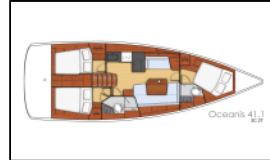

## Sailing yacht Oceanis 41.1 Theresa

|                  |                                      |
|------------------|--------------------------------------|
| Yacht ID:        | 13717                                |
| Yacht type:      | Sailing yacht                        |
| Yacht:           | <a href="#">Oceanis 41.1 Theresa</a> |
| Marina:          | Italy / Sicily, Portorosa            |
| Production year: | 2019                                 |
| Cabins:          | 3                                    |
| Deposit:         | 4.475,00 €                           |