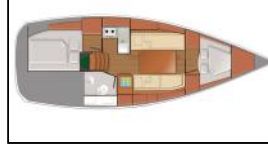

Comfort: Bed linen, Blankets, Cockpit cushions, Pillows, Towels,

Deck: Anchor with chain, Bilge pump - Mechanic, Bimini top, Boat hook, Bosun's chair (Safe seat) (boatswain's chair), Cockpit/stern, outside shower, Deck brush, Electric anchor windlass, Fenders, Fuel funnel, Gangway, Mooring ropes, Plastic bucket, Spare anchor (Reserve, Auxiliary anchor), Sprayhood, Swimming ladder, Tender, Water hose, Winch handles,

Entertainment: Bluetooth player, Fins, Outdoor speakers,

Galley: Coffee machine, Gas bottles, Hot water, Kitchen utensils (Galley equipment, cutlery), Oven, Refrigerator, Stove,

Interior: Barometer, Clock, Table,

Navigation: Autopilot, Binoculars, Compass, Echosounder/Depthsounder, GPS chart plotter, Hand bearing compass, Log, Pilot book, Radar reflector, Wind instrument/Anemometer,

Safety: Buoyant smoke signal, Distress flare box, Emergency tiller, Fire extinguisher, First aid kit, Fog horn, Horseshoe lifebuoy, Life belts (Safety harness), Life jackets, Liferaft, Repair kit, Torch, VHF radio,

Yacht electrics: Battery charger, Bilge pump - Electric, Shore power cable,