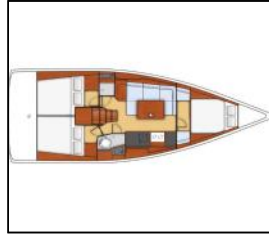

Sailing yacht Oceanis 38 Monica

Marina:

Production year:

Cabins:

Deposit:

13685

Sailing yacht

[Oceanis 38 Monica](#)

Italy / Sardinia, Cannigione

2016

3

4.150,00 €

Comfort: Bed linen, Blankets, Cockpit cushions, Pillows, Towels,

Deck: Anchor with chain, Bilge pump - Mechanic, Bimini top, Boat hook, Bosun's chair (Safe seat) (boatswain's chair), Cockpit/stern, outside shower, Deck brush, Electric anchor windlass, Fenders, Fuel funnel, Gangway, Mooring ropes, Plastic bucket, Spare anchor (Reserve, Auxiliary anchor), Sprayhood, Swimming ladder, Tender, Water hose, Winch handles,