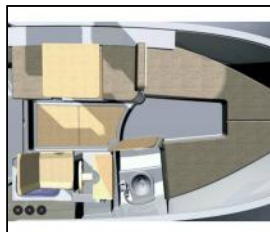

Motor yacht Leidi 660 H3

Yacht ID:	13641
Yacht type:	Motor yacht
Yacht:	Leidi 660 H3
Marina:	Croatia / Marina Tehnomont Veruda, Pula
Production year:	2017
Cabins:	1
Deposit:	1.000,00 €

Comfort: Bedlinen and towels, Pillows,
Deck: Anchor chain counter, Anchor with chain, Bathing platform, Bimini top, Cockpit/stern, outside shower, Electric anchor windlass,
Entertainment: Live bait box, Radio, USB, Bluetooth, Snorkeling equipment, Wi-Fi Internet,
Galley: Coffee pot, Kitchen utensils (Galley equipment, cutlery), Refrigerator, Sink, Stove,
Navigation: Bow thruster, Depthsounder, GPS chart plotter,
Safety: Distress flare box, Fire extinguisher, First aid kit, VHF radio,
Yacht electrics: Fish finder, Heating, Inverter, Solar panels, USB sockets,