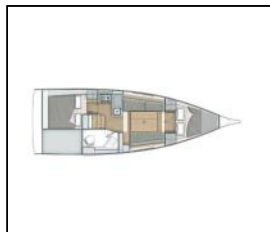

Sailing yacht Oceanis 30.1 Reef

Deck: Bathing platform, Bimini top, Dinghy, Electric anchor windlass, Sprayhood, Swimming ladder,
Entertainment: Indoor speakers, Outdoor speakers,
Galley: Hot water, Oven, Refrigerator, Stove,
Navigation: Autopilot, GPS chart plotter, Wind instrument/Anemometer,
Safety: Safety equipment, VHF radio ,
Yacht electrics: 12V Socket, 220V socket,

Yacht ID: 13558
Yacht type: Sailing yacht
Yacht: [Oceanis 30.1 Reef](#)
Marina: Spain / Palma de Mallorca, Marina Cuarentena
Production year: 2021
Cabins: 2
Deposit: 2.500,00 €

Availability list

27.12. - 30.12.2024