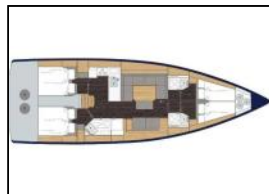

Sailing yacht Bavaria Cruiser 45 Nadine

Deck: Bimini top,
Navigation: Bow thruster,
Yacht electrics: Heating, Solar panels,

Yacht ID:	13493
Yacht type:	Sailing yacht
Yacht:	Bavaria Cruiser 45 Nadine
Marina:	Croatia / Sukosan, D-Marin Dalmacija Marina
Production year:	2018
Cabins:	4
Deposit:	2.000,00 €