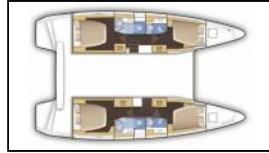

## Catamaran Lagoon 42 Dream Waters

|                  |  |
|------------------|--|
| Yacht ID:        | 13445                                  |
| Yacht type:      | Catamaran                              |
| Yacht:           | <a href="#">Lagoon 42 Dream Waters</a> |
| Marina:          | Greece / Volos                         |
| Production year: | 2024                                   |
| Cabins:          | 4 + 2                                  |
| Deposit:         | 0,00 €                                 |

**Comfort:** Cockpit cushions, Deck cushions,  
**Deck:** Bimini top, Dinghy with outboard engine, Fenders, Gangway, Swimming ladder, Winch handles,  
**Galley:** Kitchen utensils (Galley equipment, cutlery), Refrigerator,  
**Interior:** Electric fans, Electric fans in cabins, Electric toilet,  
**Navigation:** Autopilot, GPS chart plotter - cockpit,  
**Safety:** Life belts (Safety harness), Life jackets, Liferaft, VHF radio,  
**Sails:** Electric winch,  
**Yacht electrics:** 220V socket, Air Conditioning, Generator, Heating, Solar panels, USB sockets, Watermaker - desalinator,