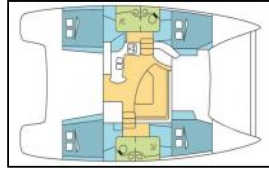

## Catamaran Lipari 41 Swing

Yacht ID:	13358
Yacht type:	Catamaran
Yacht:	<a href="#">Lipari 41 Swing</a>
Marina:	Croatia / ACI Marina Skradin
Production year:	2009
Cabins:	4 + 2
Deposit:	3.500,00 €

**Comfort:** Cockpit cushions, Salon cushions,  
**Deck:** Anchor line, Anchor swivel, Anchor winch remote control, Bilge pump - Mechanic, Bimini top, Black ball, Black conus, Boat hook, Bosun's chair (Safe seat) (boatswain's chair), Cockpit full tent, Cockpit table with light, Cockpit/stern, outside shower, Davit, Dinghy, Dinghy (byboat) pump, Electric anchor windlass, Fenders, Gangway, Hawser, Impeller, V-belt, oilfilter, Jerry cans for diesel, Main anchor, Mooring ropes , Plastic bucket, Repair box for dinghy, Round/globular fender, Spare anchor (Reserve, Auxiliary anchor), Spotlight / Headlights, Water hose,  
**Entertainment:** Fusion radio, Indoor speakers, Outdoor speakers, Radio,  
**Galley:** Coffee machine, Gas bottles, Hot water, Kitchen utensils (Galley equipment, cutlery), Oven, Refrigerator, Stove,  
**Interior:** Barometer, Clock, Coolbox , Electric fans, Electric fans in cabins, Electric toilet, Vacuum cleaner,  
**Navigation:** AIS, Autopilot, Bretonplotter, Compass, Docking camera, GPS, GPS chart plotter, GPS chart plotter - cockpit, Hand bearing compass, Harbour guides, Logge/Lot/Speed/Wind, Navigation (Nautical) charts and nautical guide , Navigation set, Parallel ruler, Radar, Radar reflector, Screen, Sonar, Spyglass, Tridata, Windex,  
**Safety:** Automatic Inflatable Life Jacket, Distress signals, Fire extinguisher , First aid kit , Flashlight, Fog horn, Life belts (Safety harness), Life buoy + Flashing light, Liferaft , Set of tools , Spare parts, VHF radio , Wire (shroud) cutter,  
**Sails:** Electric winch, Lazy bag, Lazy jacks, Winch,  
**Yacht electrics:** 230 volt socket, Battery charger , Heating, Shore connection 220 V, Solar panels, USB sockets,