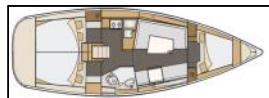

Sailing yacht Elan Impression 35 Arashi

Yacht ID:	13318
Yacht type:	Sailing yacht
Yacht:	Elan Impression 35 Arashi
Marina:	Croatia / Marina Puntat, Krk
Production year:	2017
Cabins:	3
Deposit:	1.000,00 €

Deck: Anchor, Bimini top, Boat hook, Cockpit table, Cockpit/stern, outside shower, Electric anchor windlass, Fenders, Mooring ropes, Oil filter, Plastic bucket, Round/globular fender, Sprayhood, Water hose, Winch handles,

Entertainment: LCD TV,

Galley: Gas bottles,

Interior: Bilge pump handle, Lowerable salon table, Yacht documents,

Navigation: Binoculars, Bow thruster, Divider, nautic chart, GPS chart plotter, Hand bearing compass, Harbour guides, List of lights, Nautical charts, Triangles, Wind/speed/depth instruments,

Safety: Emergency tiller, First aid kit, Flashlight, Fog horn, Horseshoe lifebuoy, Life jackets, Set of tools, Signal rockets and torches, VHF radio,

Sails: Rodkick, Spinnaker boom,

Yacht electrics: Heating,