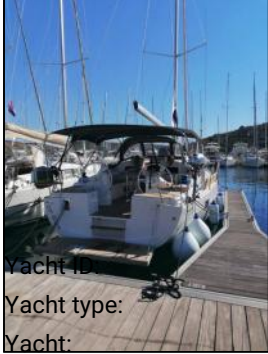

## Sailing yacht Elan Impression 45.1 Top Gun

Yacht ID:

Yacht type:

Yacht:

Marina:

Production year:

Cabins:

Deposit:

13234

Sailing yacht

[Elan Impression 45.1 Top Gun](#)

Croatia / Pula, Marina Polesana

2020

4

2.000,00 €

**Comfort:** Cockpit cushions,

**Deck:** Anchor Delta, Anchor with chain, Bathing platform, Bilge pump - Mechanic, Bimini top, Cockpit fridge, Cockpit grill, Cockpit table, Cockpit/stern, outside shower, Electric anchor windlass, Main anchor, Spare anchor (Reserve, Auxiliary anchor), Sprayhood, Teak cockpit,