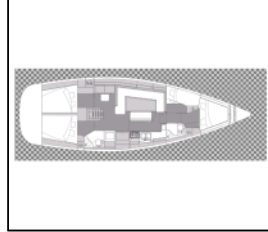

Comfort: Cockpit cushions,

Deck: Anchor Delta, Anchor with chain, Bathing platform, Bilge pump - Mechanic, Bimini top, Cockpit fridge, Cockpit grill, Cockpit table, Cockpit/stern, outside shower, Electric anchor windlass, Main anchor, Spare anchor (Reserve, Auxiliary anchor), Sprayhood, Teak cockpit,

Entertainment: Indoor speakers, Outdoor speakers, Radio,

Galley: Freezer, Gas bottles, Gas cookers, Kitchen utensils (Galley equipment, cutlery), Oven, Refrigerator, Sink, Stove,

Interior: Convertible table in salon, LED interior lights,

Navigation: Autopilot, Bow thruster, Depthsounder, Folding propeller, GPS chart plotter - cockpit, LED Navigation lights, Speedometer (Speed log), Wind instrument/Anemometer, Windex,

Safety: Black Water Tank, Distress flare box, Fire extinguisher, First aid kit, Guard rail, Life belts (Safety harness), Life buoy + Flashing light, Life jackets, Liferaft, Smoke detector, VHF radio,

Yacht electrics: 230 volt socket, Battery charger, Bilge pump - Electric, DSC station, Heating, Inverter, Shore power cable, USB sockets, Water heater,